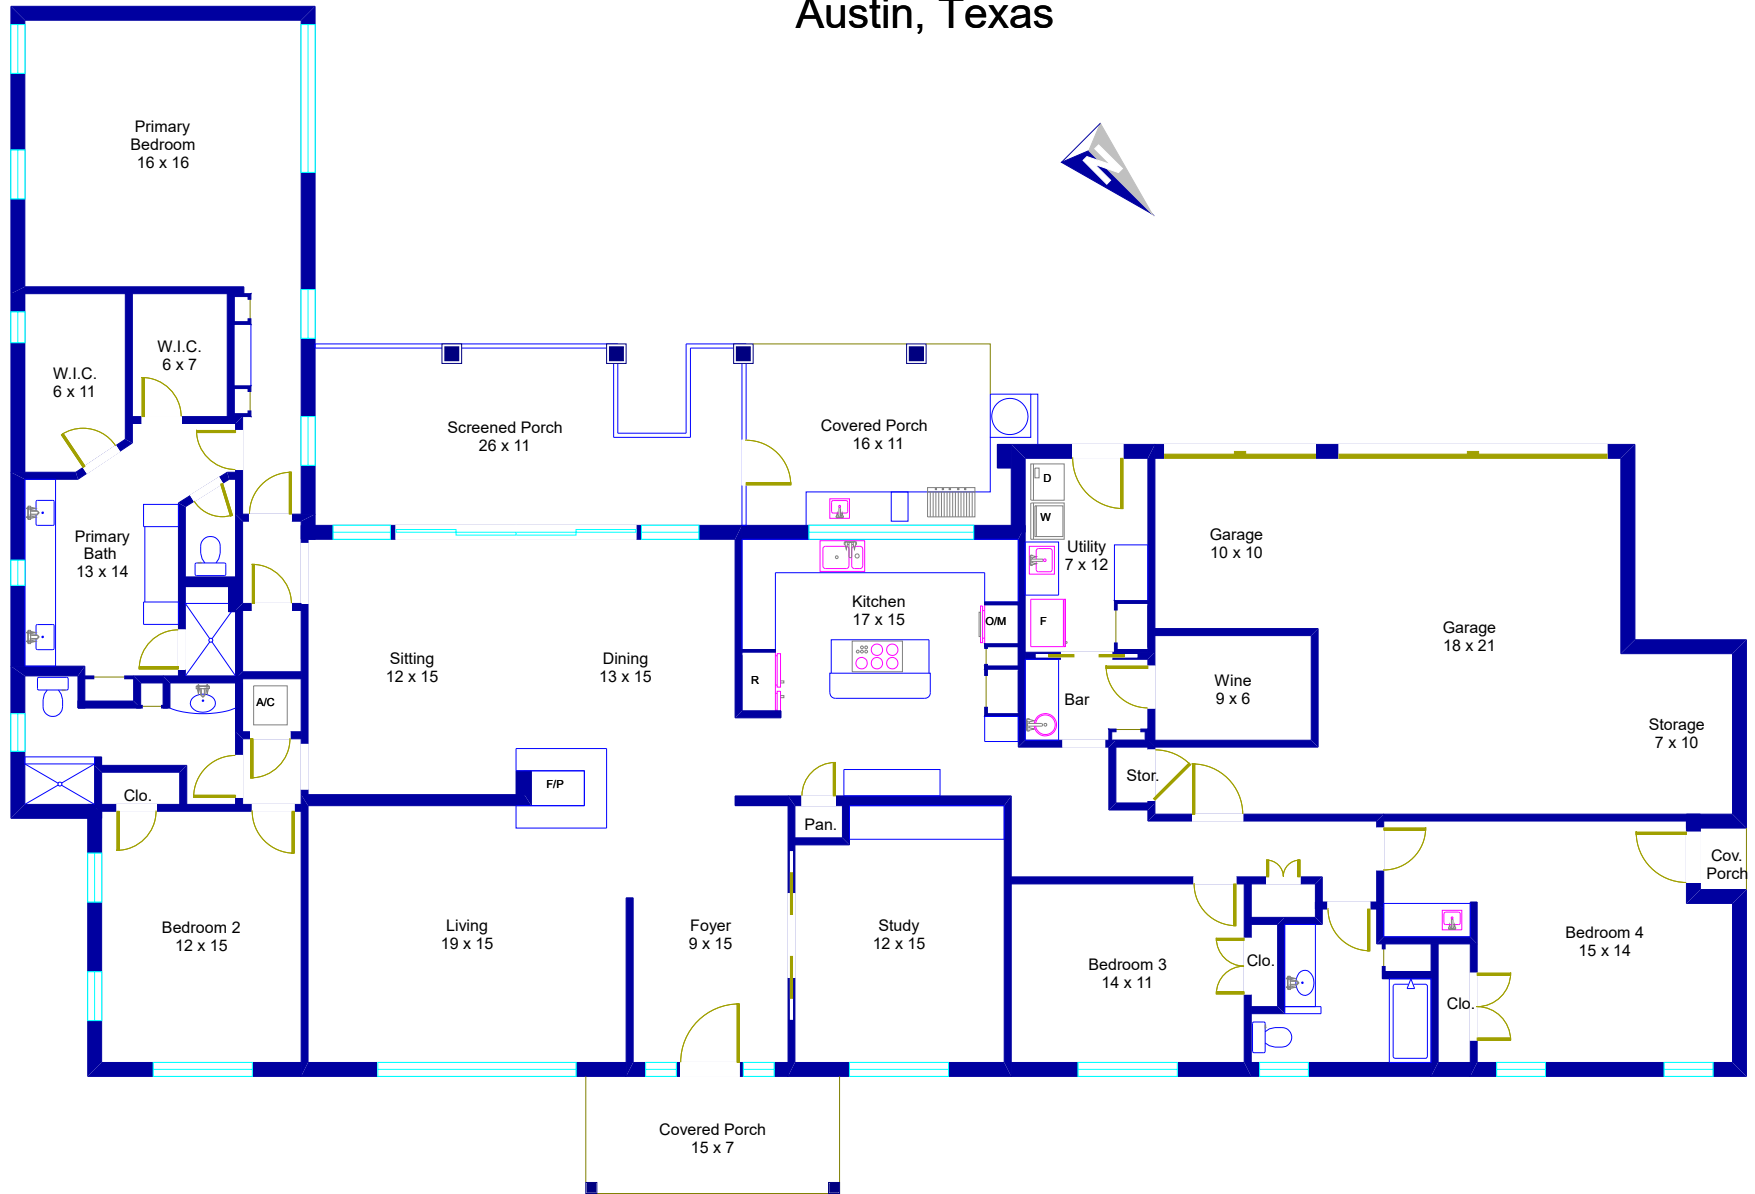

# 1203 Belmont Parkway Austin, Texas

© Floor Plan Graphics LLC 2025. This floor plan is an artistic rendering only. All dimensions are approximate.  
**Floor Plan Graphics LLC and Moreland Properties**  
make no representation or warranty as to this rendering's accuracy  
and no measurements or dimensions should be relied upon without independent verification.  
This floor plan and its respective square footage information and material remain the property of Floor Plan Graphics LLC.